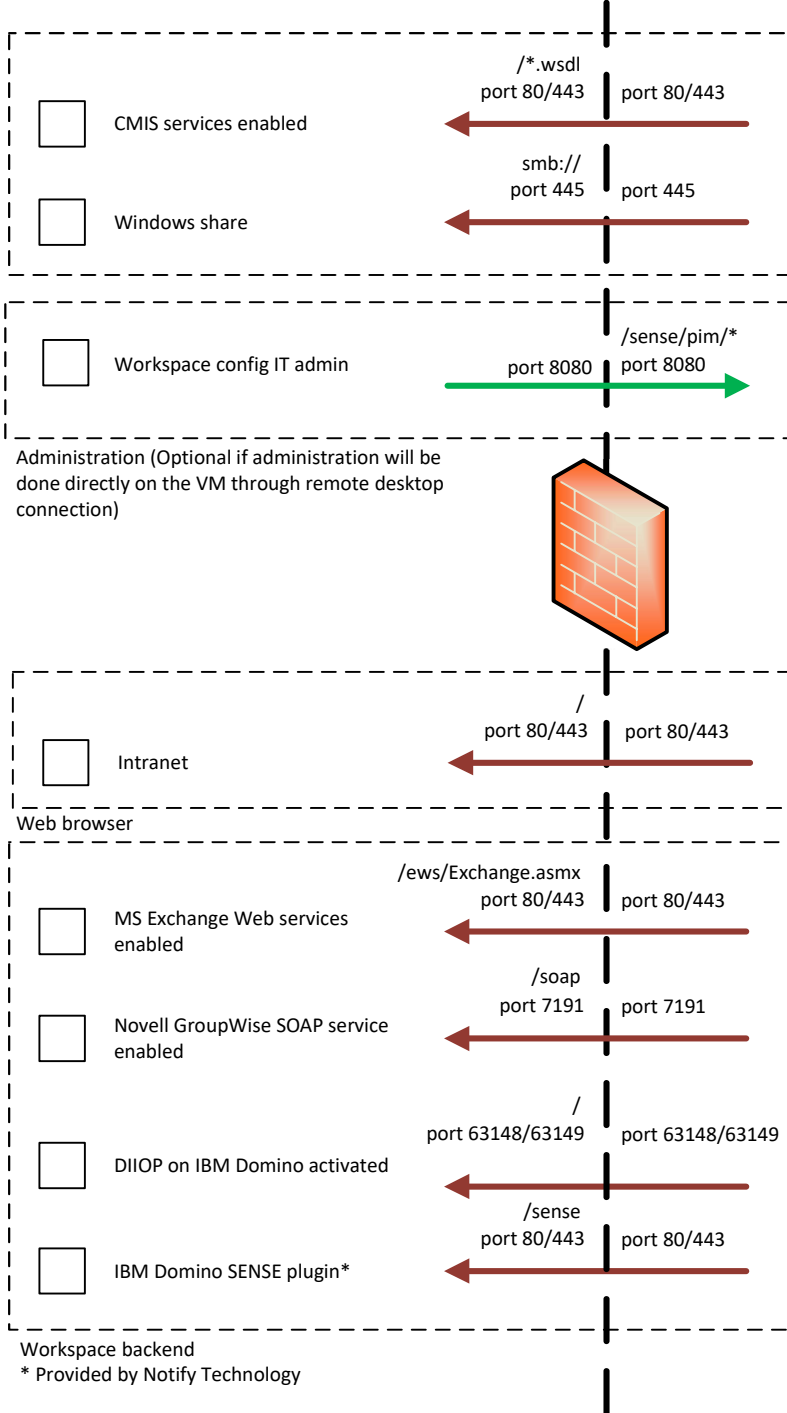

# Workspace data flow pre-install requirements check list

**Intranet**

**DMZ**

**Internet**

Workspace backend  
\* Provided by Notify Technology